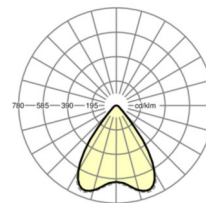

CHARACTERISTICS

Order number	37470146630
EAN number	4020863467259
Commodity code	94051190
Certification mark	IP 65, Protection class I, F, D, HACCP DIN10500/Food/IFS/BRC, Indoor, CE
Impact resistance (IK rating)	IK07 (-20°C bis 55°C)
Ambient temperatur	ta -20°C to 55°C
Special properties	Ready for IoT
Warranty period	5 years
State funding programs	BEG - Federal funding for efficient buildings (valid only for Germany)

ELECTRICAL ENGINEERING

Controller	Electronic driver DALI2 (1 pcs.)
System output	36W
Mains voltage	230V/50Hz
Circuit breakers (inrush current)	13 pieces/B10, 24 pieces/B16, 25 pieces/C10, 40 pieces/C16
Energy efficiency class/light source	C

LIGHTING TECHNOLOGY

Placement	LED, Colour rendering/Light colour CRI ≥ 80 / 4000K
Colour tolerance (MacAdam)	3SDCM
Photobiological safety (Luminaire)	RG1
Nominal luminous flux	5880lm
LED service life	60000h L80/B10 (Tq 55°C), 85000h L80/B10 (Tq 25°C), 100000h L80/B50 (Tq 25°C)
Luminaire luminous efficiency	164lm/W
Beam angle	80° (C0) / 80° (C90)
UGR lat./long.	18.3 / 18.6

MECHANICS

Housing colour	traffic white RAL 9016
Dimensions (LxWxDxH)	688mm x 196mm x 83mm
Weight (net)	4.6kg
Type of installation	Pendant individual mounting

Dimensions

L	688 mm	Length
B	196 mm	Width
H	83 mm	Height
A1	480 mm	Mounting distance single mounting
P min	100 mm	Minimum suspension length

DEEP-LINK

<https://www.regiolum.de/en/article/37470146630>

Reference	LED 6000lm 840
ηLB	100 %
Φ ↓/↑	100 % / 0 %
UGR lat./long.	18.3 / 18.6